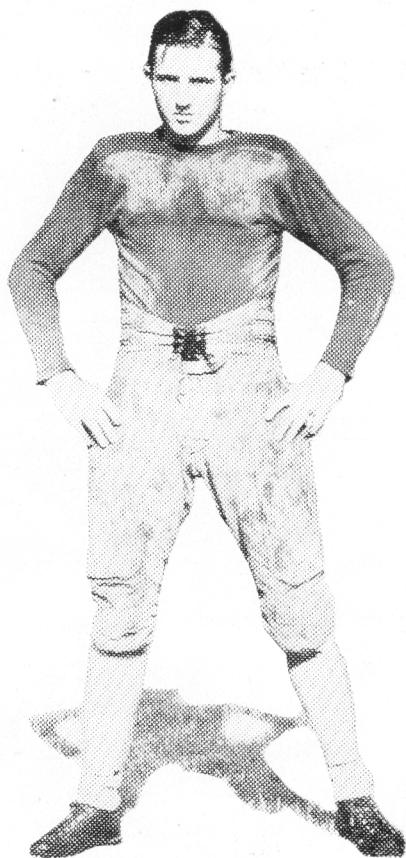

WILMINGTON LINEUP

Name	No.	Weight	Position
*Barack	3	160	Q. B.
Barbour	13	175	Guard
*Bellman	21	175	Half
*Bloom	14	170	Half
*Bullen	10	170	Center
*Butler	11	177	End
*Davis	18	195	Tackle
*Fieger	2	160	Center
Hartman	6	165	Guard
Henry	13	176	Tackle
Houck	12	170	Half
Johnson, C.	22	205	Guard
Johnson, R.	4	163	Center
Lander	7	173	End
Manuel	17	180	F. B.
Melvin	27	190	Tackle
*Pollard	15	160	Half
*Raiszk	8	155	End
Steen	24	180	Tackle
*Williams, T.	13	162	Guard
Williams, H.	19	175	Guard
Winegar	52	160	End
Wright	23	165	F. B.
Brokaw	5	160	Q. B.
*Brown	26	185	Tackle
King	20	170	Half
Jacoby	25	190	End

*Those starred will probably start the game.

OFFICIALS

Referee ..... Rome Rankin
Umpire ..... Lorah Robinson
Head Linesman ..... "Dutch" Ghrist

LOUIS PRESTON
Tackle

THE HARRY FRANK'S SONS CO.

Gallipolis, Ohio

Society Brand Suits
Manhattan Shirts
Interwoven Sox